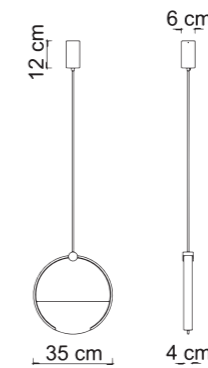

- 9603 TOY/CO A
- 9610 TOY/CO F
- 9627 TOY/CO P
- 9634 TOY/CO C

Power 30W Led- Driver not included
 Input 220/240 V- 50/60Hz
 Kelvin Sikrea Dynamic Dimmer
 Dimmable Yes
 Real Lumen Dimmable Max 2440
 CRI 90
 IP 20
 L. Wire 400 cm
 Weight N: 1,9kg G: 2,7kg
 Volume 0,0290 m³

Articolo NON completo di base, verifica compatibilità da pag. 506
 Base do not included, check compatibly from page 506

- L RE +
- R Max 4 pcs

- 4677 TOY/S1 A
- 4684 TOY/S1 F
- 4691 TOY/S1 P
- 4813 TOY/S1 C

Power 30W Led Integrated
 Input 220/240 V- 50/60Hz
 Kelvin Sikrea Dynamic Dimmer
 Dimmable Yes
 Real Lumen Dimmable Max 2440
 CRI 90
 IP 20
 L. Wire 200cm
 Weight N: 2,0kg G: 2,9kg
 Volume 0,0320 m³

Articolo compatibile con Sikrea Dynamic Dimmer + (cod. 4868)
 Article compatible with Sikrea Dynamic Dimmer + (cod. 4868)

- +

- 9641 TOY/A A
- 9658 TOY/A F
- 9665 TOY/A P
- 9672 TOY/A C

Power 30W Led Integrated
 Input 220/240 V- 50/60Hz
 Kelvin Sikrea Dynamic Dimmer
 Dimmable Yes
 Real Lumen Dimmable Max 2440
 CRI 90
 IP 20
 Weight N: 2,3kg G: 3,0kg
 Volume 0,0320 m³